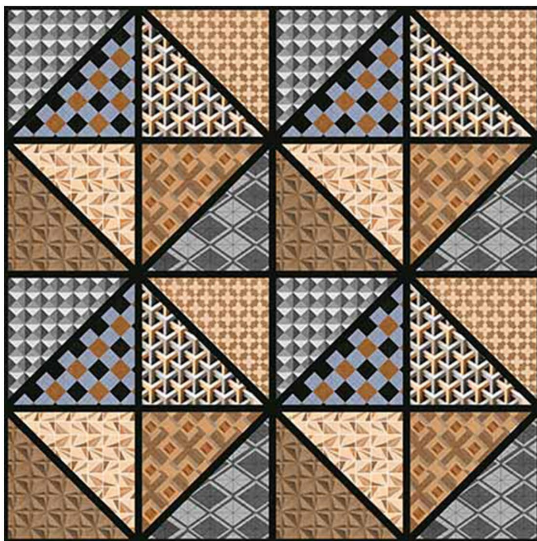

Design Code:- **60003**

Matt FINISH

-  Applicable On Wall & Floor
-  HD Clarity
-  Geomatic Variation 3mm±
-  Zero Maintenance
-  Eco Friendly

Design Code:- **60005**
Matt FINISH

-  Applicable On Wall & Floor
-  HD Clarity
-  Geomatic Variation 3mm±
-  Zero Maintenance
-  Eco Friendly

Design Code:- **60013**
Matt FINISH

-  Applicable On Wall & Floor
-  HD Clarity
-  Geomatic Variation 3mm±
-  Zero Maintenance
-  Eco Friendly

Design Code:- **60023**
Matt FINISH

-  Applicable On Wall & Floor
-  HD Clarity
-  Geomatic Variation 3mm±
-  Zero Maintenance
-  Eco Friendly