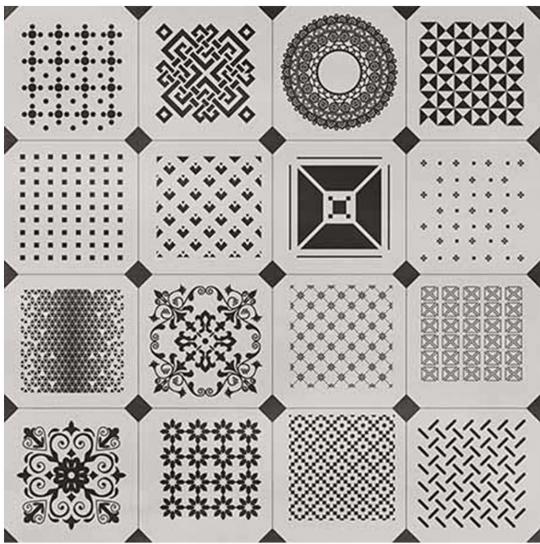

Design Code:- **60025**
Matt FINISH

- Applicable On Wall & Floor
- HD Clarity
- Geomatic Variation 3mm±
- Zero Maintenance
- Eco Friendly